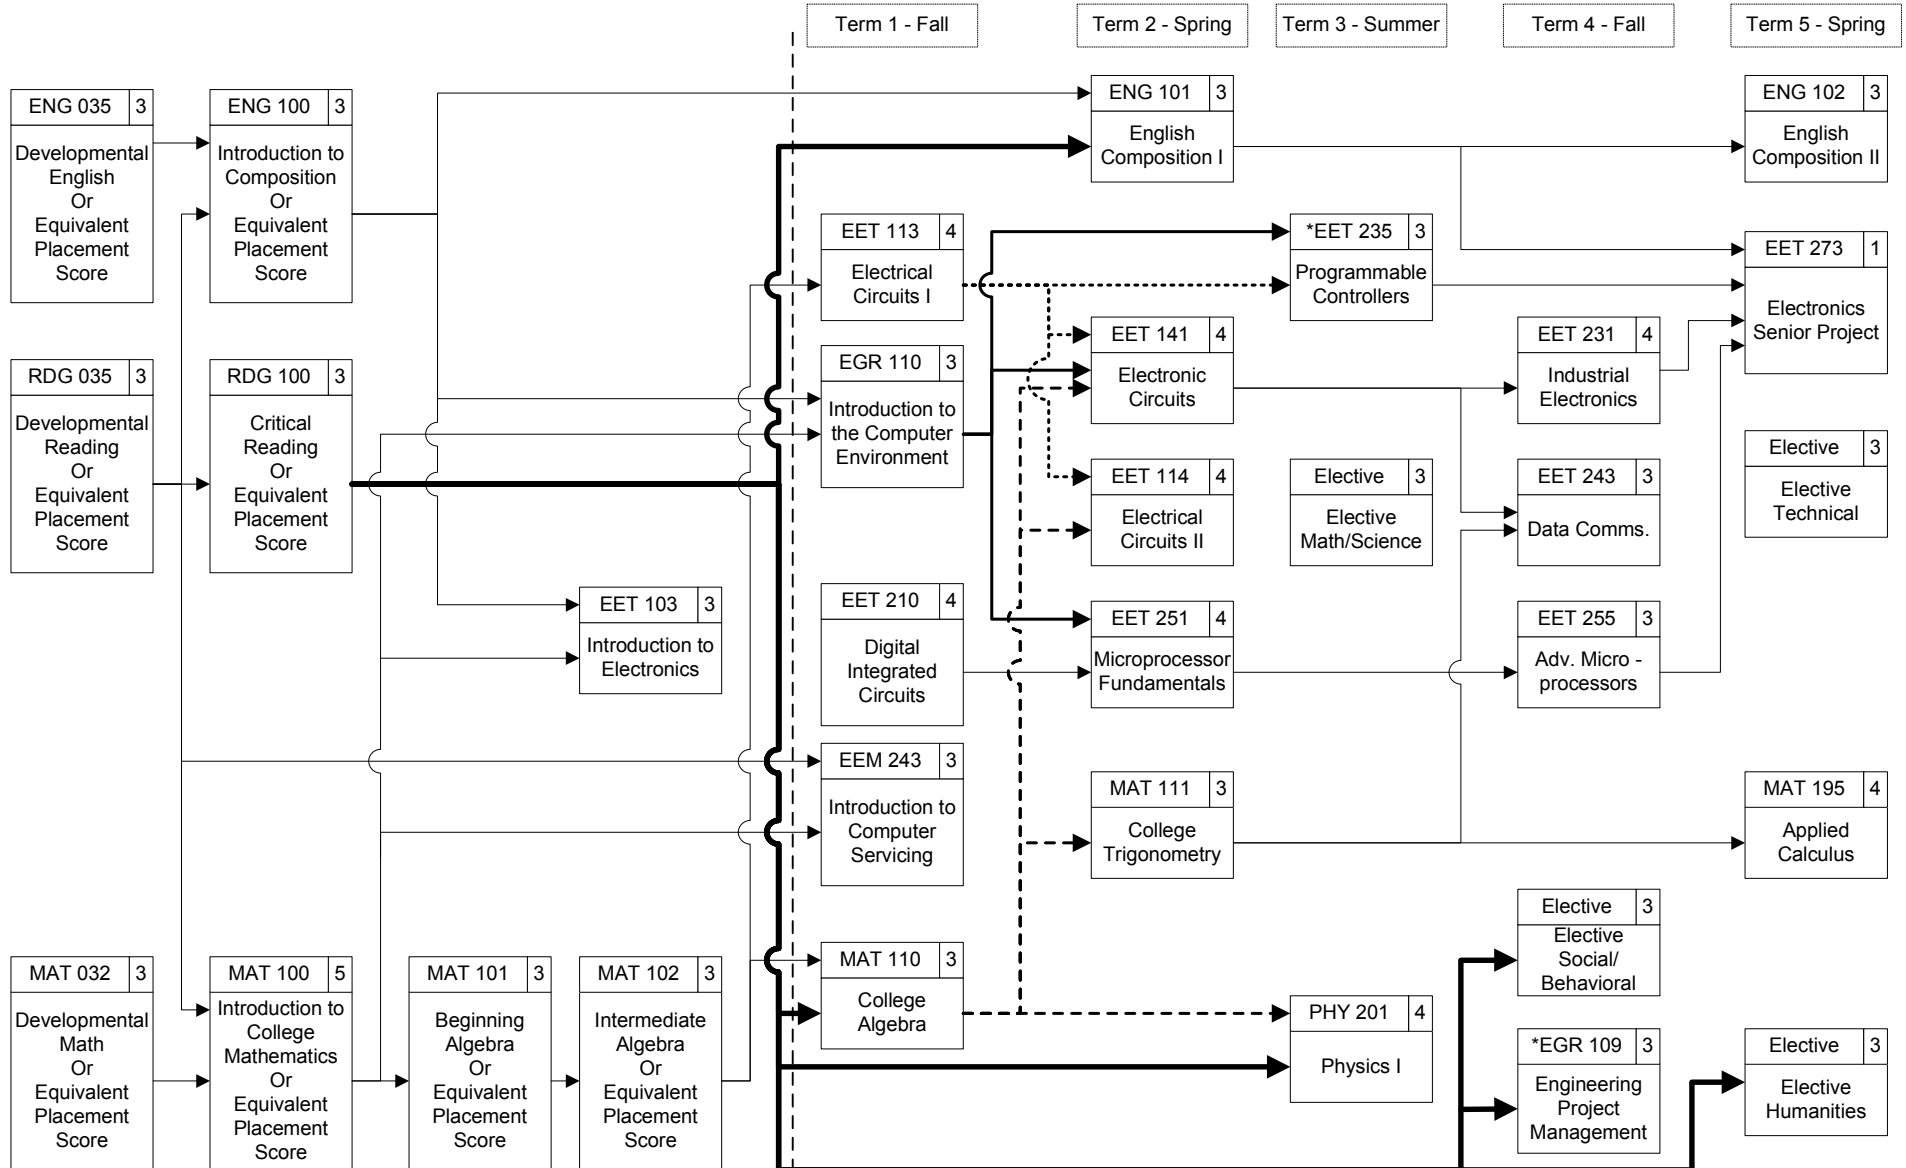

Electronics Engineering Technology

Program Flowchart
Updated August 2009

Pre-Curriculum Courses

Curriculum Courses

* - Class is offered ONLY during semester shown.